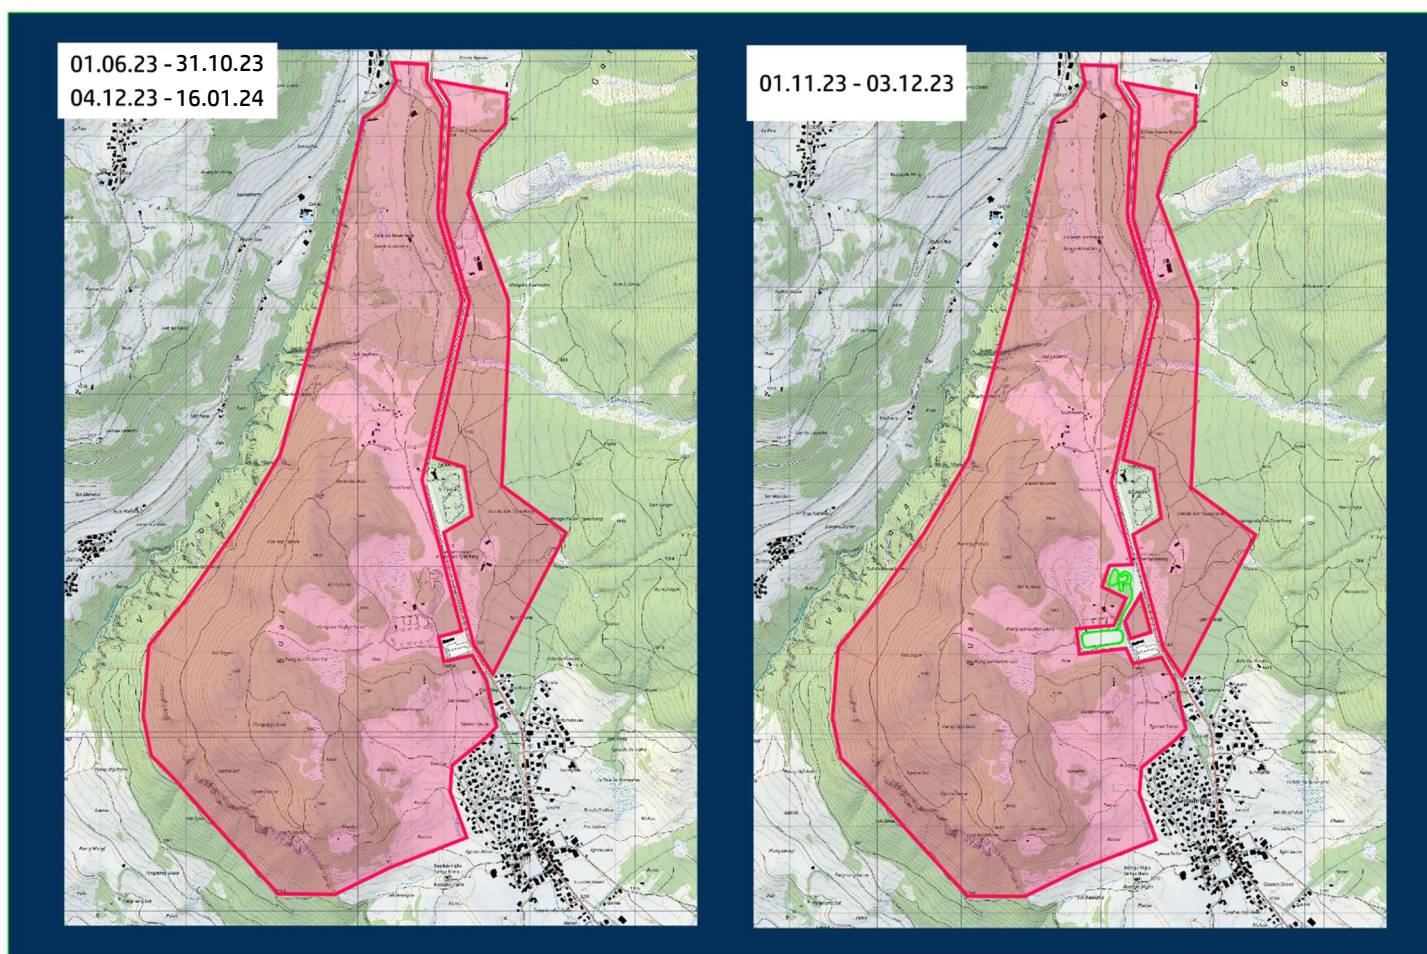

12.1.24 Sprint

13.1.24 Pursuit

14.1.24 Rest day

15.1.24 Middle

16.1.24 Sprint Relay

From the 21st to the 27th of January 2024, the World Ski Orienteering Championships will take place in Ramsau am Dachstein, Austria. The competitions will share similarities in terrain with open areas and many wide tracks. The 2024 World University Championship Ski Orienteering can thus serve as valuable preparation for WSOC. More information about spectator races at the 2024 World University Championship Ski Orienteering will be published in Bulletin 1.

4. EMBARGOED AREA & TERRAIN

The embargo is in effect with the publication of Bulletin 0 and ends after the sprint relay on the 16th of January 2024. The cantonal road from Lantsch/Lenz to Lenzerheide, the campsite St. Cassian, as well as the parking area and main building of the Roland Arena are except from the embargoed area. From the 1st of November until the 3rd of December 2023, the snow-farming track as indicated in the map on the right is open for training. In order to guarantee fair competitions, the snow-farming track will be open for inspection during the model event on the 11th of January 2024. During competition week are competing athletes except from the embargo for the duration of their race.

From the Roland Arena in Lantsch/Lenz country tracks spread out to the North, West and South which will be complemented with scooter tracks where suitable. The competitions area is located between 1350m a.s.l. and 1500m a.s.l and covers coniferous forest,